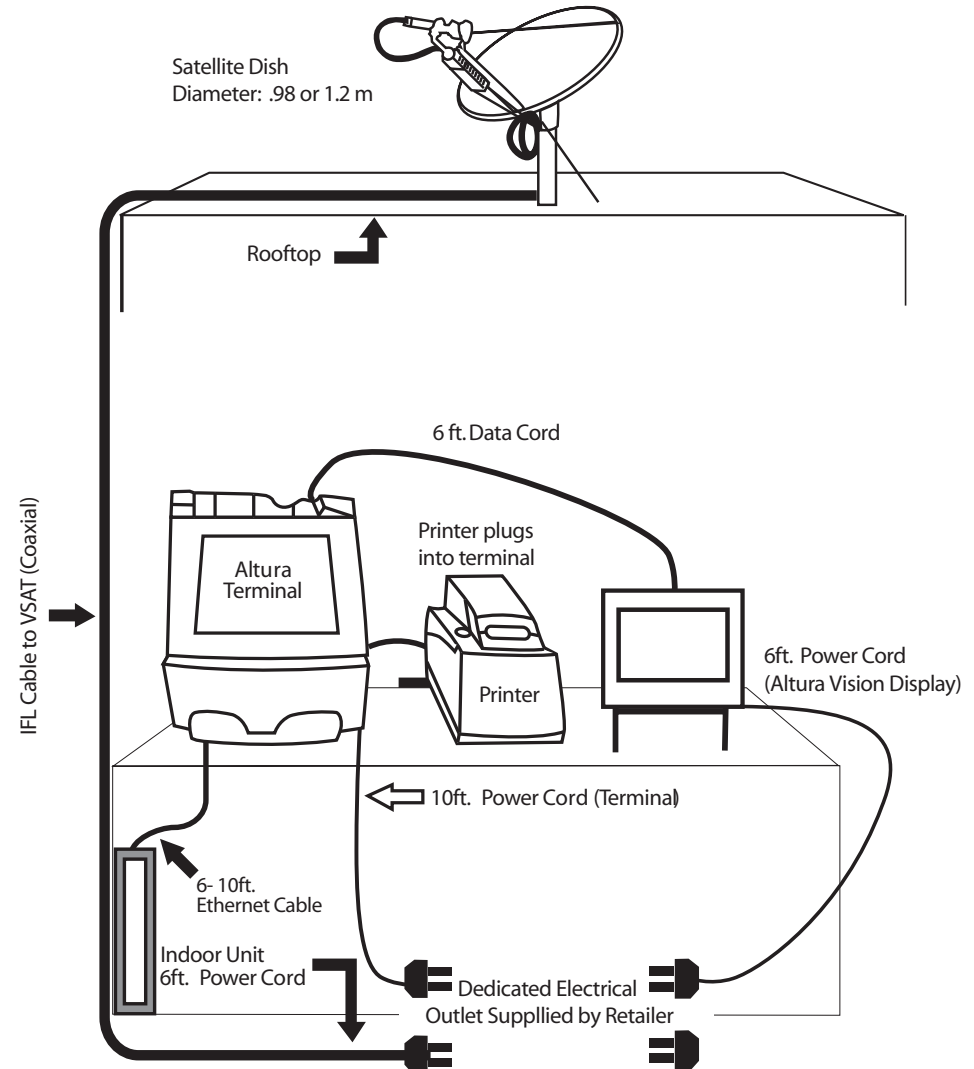

Altura Terminal Electrical and Counter Space Overview

Terminal Components

ALTURA VISION DISPLAY

Height: 15.3"
Width: 14.9"
Depth: 3.0"

TERMINAL

Height: 15.47"
Width: 13.375"
Depth: 18.95"

PRINTER

Height: 7.59"
Width: 6.5"
Depth: 10.81"

INDOOR UNIT

Height: 11.5"
Width: 11"
Depth: 1.8"

COMPONENTS

- Altura Terminal - 1 Outlet
- Altura Vision Display - 1 Outlet
- Printer - Plugs into Terminal
- Indoor Unit - 1 Outlet

Counter Space Overview

it's good to play