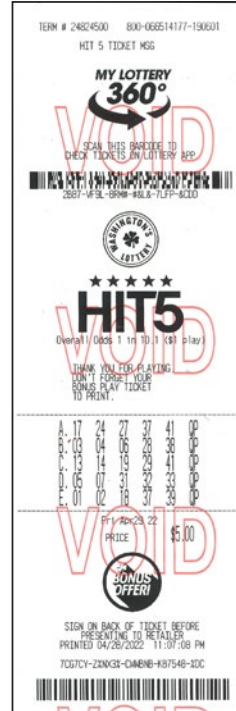

12 WINNERS

HOW TO WIN $650 CASH

- When a player purchases a $5 HIT 5 ticket a Bonu$ Play ticket for a chance to win $650 will follow.
- Bonu$ Play voucher drawing on Sunday, 3/30/25.

▶ Claiming a Prize

- Players may check their Bonu$ Play voucher after the drawing (3/30/25) on the Lottery's website, mobile app, ticket checker or vending machine.
- Bonu$ Play prizes must be claimed at a Lottery office by 4/29/25.

7 WINNERS

HOW TO WIN CONCERT PACKAGES

- Twelve (12) winners of the $650 cash prize who claim within the 30 days from the date of Drawing 1, will be entered for a chance to win a two-concert package of their choice from participating venues:
  - The Showbox - Seattle, WA
  - Showbox SoDo - Seattle, WA
  - Spokane Pavilion - Spokane, WA

- Concert prize package drawing on Thursday, 5/1/25.
- Lottery staff will notify winners by phone.

Concert Prize Package Includes:

- Two (2) VIP tickets (winner and guest) to two (2) concerts of winner's choice at participating venues. Based on availability at time of request.
- One (1) Quick Pass Lane entry into the venue.
- One (1) night hotel accommodation, double-occupancy, near the venue of each show.
- Limousine transportation to and from hotel to venue on each show day.
- One (1) $250 AMEX gift card for each show.
- Two (2) venue-selected items of artist merchandise, without waiting in line.

Prize package value: $3,350.

HIT 5 TICKET