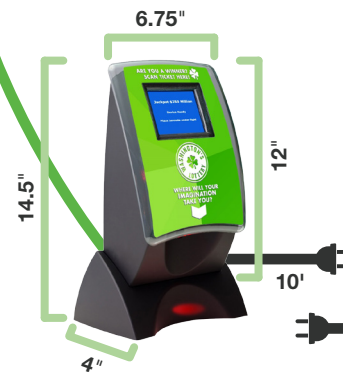

NEW RETAILER TERMINAL AND PERIPHERALS

STATE-OF-THE-ART EQUIPMENT

ESMM 20" MONITOR

GT1200 TERMINAL WITHOUT PRINTER

VENTUS MODEM

HUGHES COMM. BOX (IDU)

GT1200 TERMINAL WITH PRINTER

JACKPOT SIGN— WIRELESS

ACCUTHERM ULTRA PRINTER

TICKET SCAN PLUS (TSP)

JACKPOT SIGN

CABLES

REQUIRES POWER SOURCE