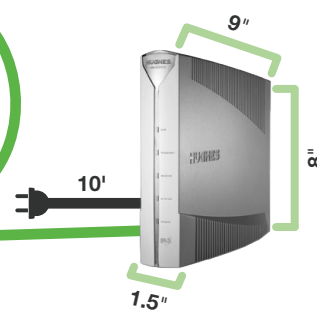

NEW RETAILER TERMINAL AND PERIPHERALS

STATE-OF-THE-ART EQUIPMENT

ESMM 20" MONITOR

GT1200 TERMINAL WITHOUT PRINTER

VENTUS MODEM

HUGHES COMM. BOX (IDU)

GT1200 TERMINAL WITH PRINTER

JACKPOT SIGN— WIRELESS

ACCUTHERM ULTRA PRINTER

TICKET SCAN PLUS (TSP)

JACKPOT SIGN

CABLES

REQUIRES POWER SOURCE