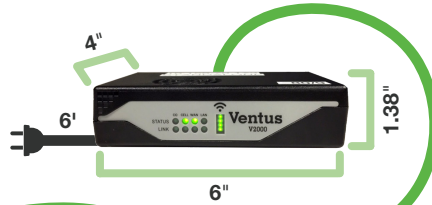

NEW RETAILER TERMINAL AND PERIPHERALS

STATE-OF-THE-ART EQUIPMENT

ESMM 20" MONITOR

GT1200 TERMINAL WITHOUT PRINTER

VENTUS MODEM

HUGHES COMM. BOX (IDU)

GT1200 TERMINAL WITH PRINTER

JACKPOT SIGN— WIRELESS

ACCUTHERM ULTRA PRINTER

TICKET SCAN PLUS (TSP)

JACKPOT SIGN

CABLES

REQUIRES POWER SOURCE