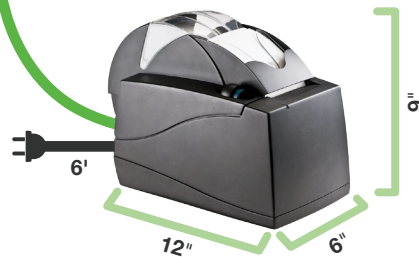

NEW RETAILER TERMINAL AND PERIPHERALS

STATE-OF-THE-ART EQUIPMENT

ESMM 20" MONITOR

GT1200 TERMINAL WITHOUT PRINTER

VENTUS MODEM

HUGHES COMM. BOX (IDU)

GT1200 TERMINAL WITH PRINTER

JACKPOT SIGN— WIRELESS

ACCUTHERM ULTRA PRINTER

TICKET SCAN PLUS (TSP)

JACKPOT SIGN

CABLES

REQUIRES POWER SOURCE