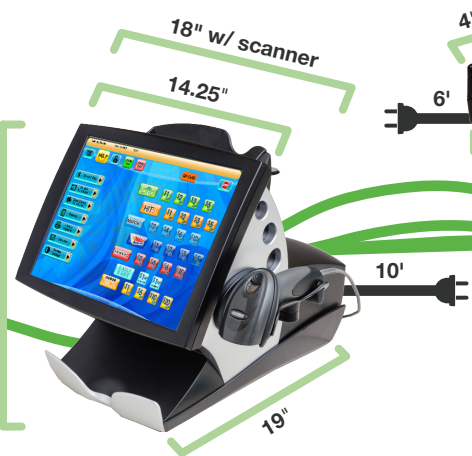

NEW RETAILER TERMINAL AND PERIPHERALS

STATE-OF-THE-ART EQUIPMENT

ESMM 20" MONITOR

GT1200 TERMINAL WITHOUT PRINTER

VENTUS MODEM

HUGHES COMM. BOX (IDU)

GT1200 TERMINAL WITH PRINTER

JACKPOT SIGN— WIRELESS

ACCUTHERM ULTRA PRINTER

TICKET SCAN PLUS (TSP)

JACKPOT SIGN

CABLES

REQUIRES POWER SOURCE